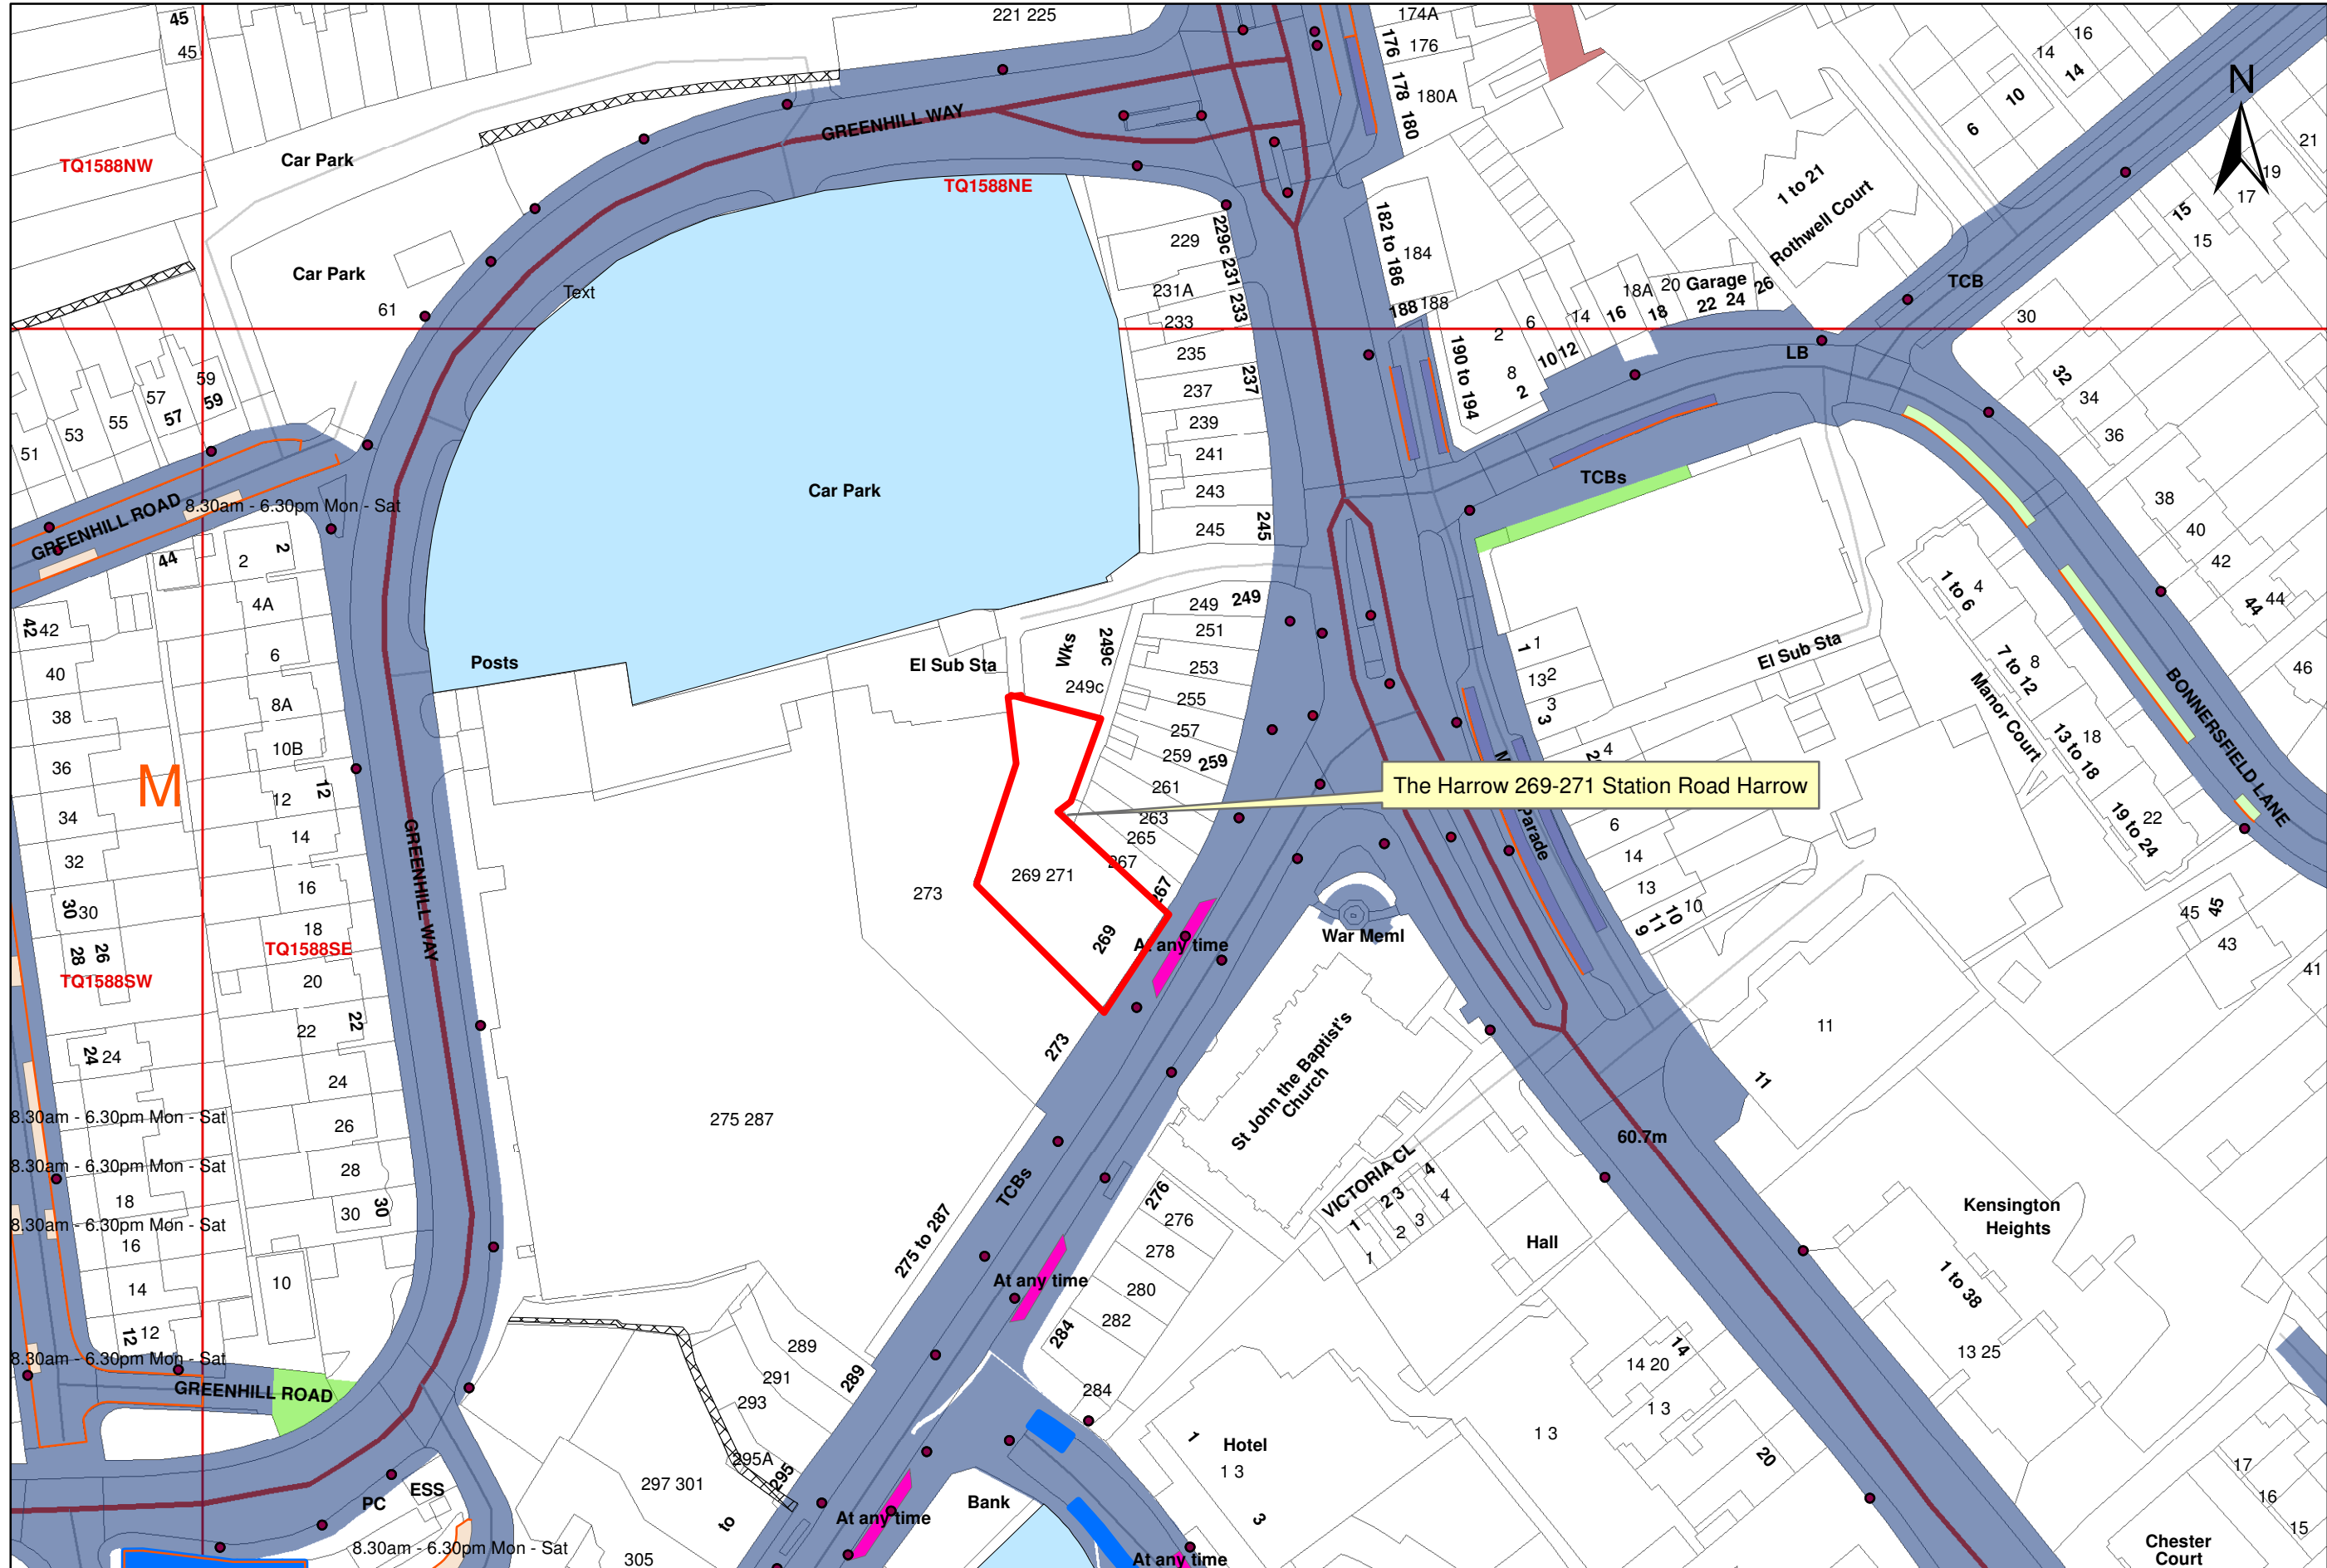

# The Harrow 269-271 Station Road Harrow

This map is reproduced from Ordnance Survey material with the permission of Ordnance Survey on behalf of the controller of Her Majesty's Stationery Office. Crown Copyright. Unauthorised reproduction infringes Crown Copyright and may lead to prosecutions or civil proceedings. London Borough of Harrow LA.100019206. 2007.

The Harrow 269-271 Station Road Harrow